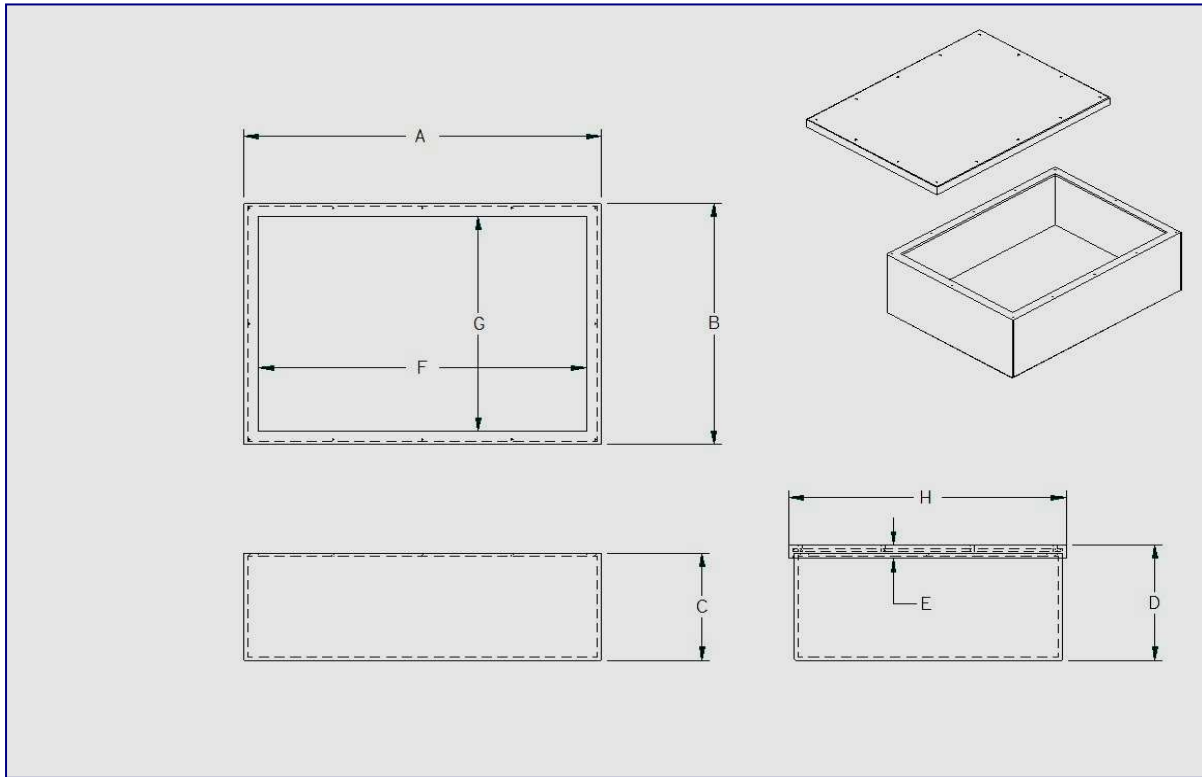

Non-Metallic NEMA 4X Junction Boxes

Part Number	A	B	C	D	E	F	G	H	Weight	List Price
ES121208OSC	12"	12"	8"	8.25"	1.00"	10.5"	10.5"	12.75"	8	$338.10
ES181806OSC	18"	18"	6"	6.25"	1.00"	16"	16"	18.75"	10	$472.50
ES181812OSC	18"	18"	12"	12.25"	1.00"	16"	16"	18.75"	16	$501.90
ES201808OSC	20"	18"	8"	8.25"	1.00"	18"	16"	18.75"	14	$453.18
ES202008OSC	20"	20"	8"	8.25"	1.00"	18"	18"	20.75"	15	$515.55
ES241808OSC	24"	18"	8"	8.25"	1.00"	22"	16"	18.75"	16	$496.86
ES242008OSC	24"	20"	8"	8.25"	1.00"	21.5"	17.5"	20.75"	18	$535.08
ES242408OSC	24"	24"	8"	8.25"	1.00"	21.5"	21.5"	24.75"	20	$579.60
ES242410OSC	24"	24"	10"	10.25"	1.00"	21.5"	21.5"	24.75"	22	$631.05
EP242412OSC	24"	24"	12"	12.25"	1.00"	21.5"	21.5"	24.74"	24	$682.50
ES302408OSC	30"	24"	8"	8.25"	1.00"	27.5"	21.5"	24.75"	24	$756.00
ES303008OSC	30"	30"	8"	8.25"	1.00"	27.5"	27.5"	30.75"	28	$868.35
ES362408OSC	36"	24"	8"	8.25"	1.00"	33.5"	21.5"	24.75"	28	$819.00
ES363012OSC	36"	30"	12"	12.25"	1.00"	33.5"	27.0"	30.75"	35	$984.38
ES363636OSC	36"	36"	36"	36.25"	1.50"	33.0"	33.0"	36.75"	100	CALL FOR $
ES484848OSC	48"	48"	48"	48.25"	1.50"	45.0"	45.0"	48.75"	140	CALL FOR $

Accessories

MFK-CM1	Mounting Feet (4 Feet & Fasteners)	5	$36.75

Pricing Effective January 1, 2017

Any size is available, call for pricing