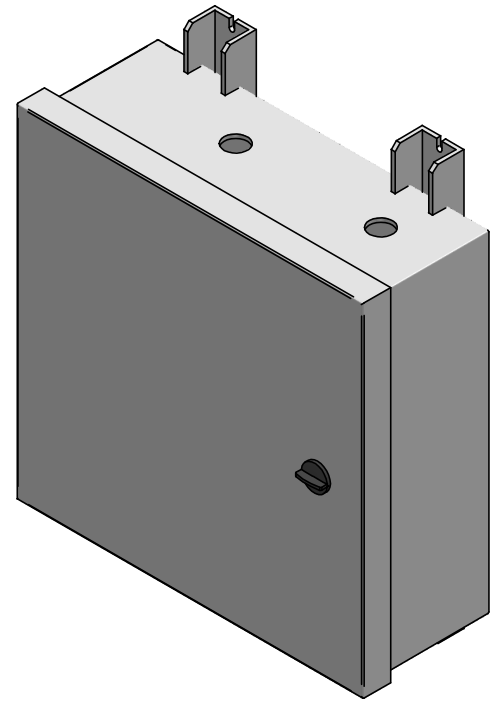

STAINLESS STEEL HINGE

QUARTER TURN LATCH

15.00
PANEL

10.50
PANEL

6.00

16.00

1. 15" X 10.5" PVC SUB PANEL WITH MOUNTING STUDS INCLUDED
2. CLEVER MOUNT KIT INCLUDED
3. MAT'L : PVC TYPE II UL94SVA, F(1)
4. ANTENNA HOLES ARE INCLUDED.