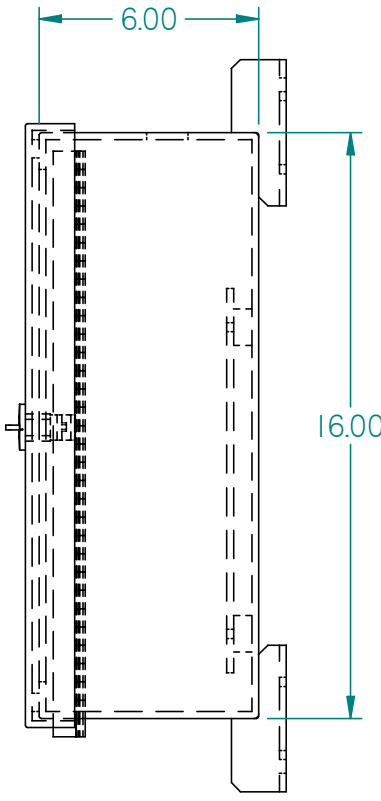

STAINLESS STEEL HINGE

QUARTER TURN LATCH

15.00
PANEL

10.50
PANEL

6.00

16.00

1. 15" X 10.5" PVC SUB PANEL WITH MOUNTING STUDS INCLUDED
2. CLEVER MOUNT KIT INCLUDED
3. MAT'L : PVC TYPE II UL94SVA, F(1)
4. ANTENNA HOLES ARE INCLUDED.

ENCLOSURE SOLUTIONS Inc.

2652 Eaton Road University Heights, OH 44118
216 789 3814 www.enclosure-solutions.com

PART No ES161606-FR2