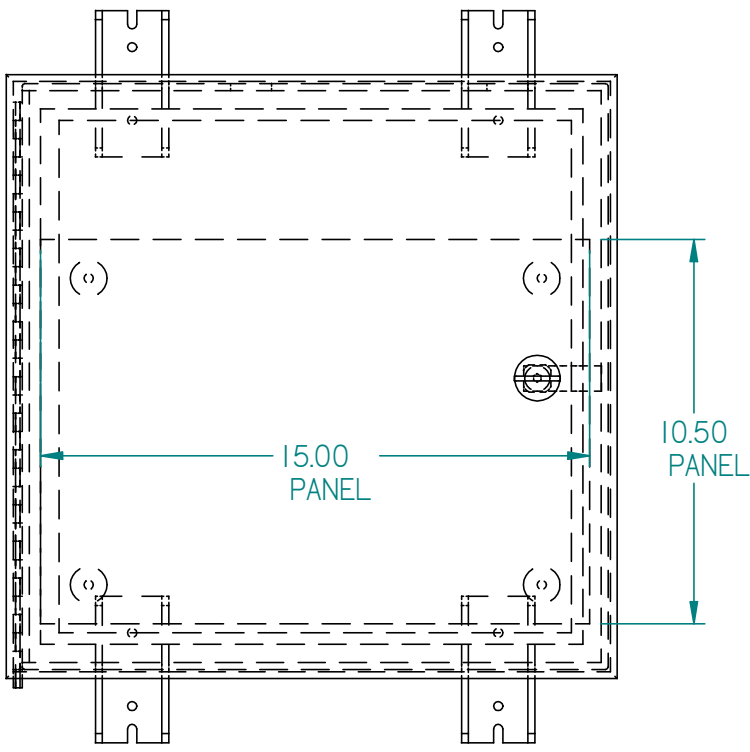

STAINLESS STEEL HINGE

QUARTER TURN LATCH

15.00
PANEL

10.50
PANEL

6.00

16.00

1. 15" X 10.5" PVC SUB PANEL WITH MOUNTING STUDS INCLUDED
2. CLEVER MOUNT KIT INCLUDED
3. MAT'L : PVC TYPE II UL94SVA, F(1)
4. ANTENNA HOLES ARE INCLUDED.